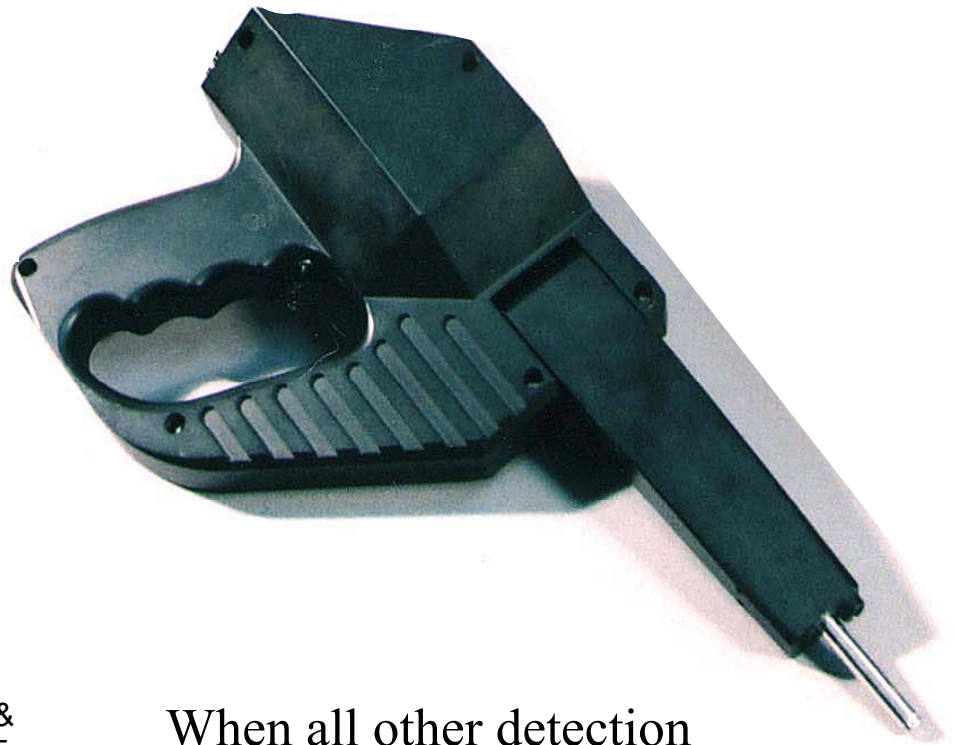

LifeGuard™

HUMAN LIFE DETECTION SYSTEM (LIFE DETECTOR)

**SINGLE TOOL TO LOCATE “LIVING HUMAN BEINGS”
BEHIND BARRIERS, WITHOUT ENTERING THE AREA**

DISASTER SEARCH

EARTHQUAKE - BUILDING OR
STRUCTURAL COLLAPSE,
FIRE - SMOKE, LAND SLIDE,
FLOODS - PEOPLE TRAPPED
UNDER WATER - TO LOCATE
SURVIVORS FROM OUTSIDE

MINE RESCUE

SEARCH FOR MINERS
TRAPPED IN FLOODED
OR COLLAPSED MINE
FROM SURFACE.

SECURITY SEARCH

LOCATE TERRORISTS HIDING
BEHIND BARRIERS, IN BUSHES &
BUILDINGS – FROM A DISTANCE
BORDER PATROLLING
COMBING ACTIVITIES
TRACK THEIR MOVEMENTS