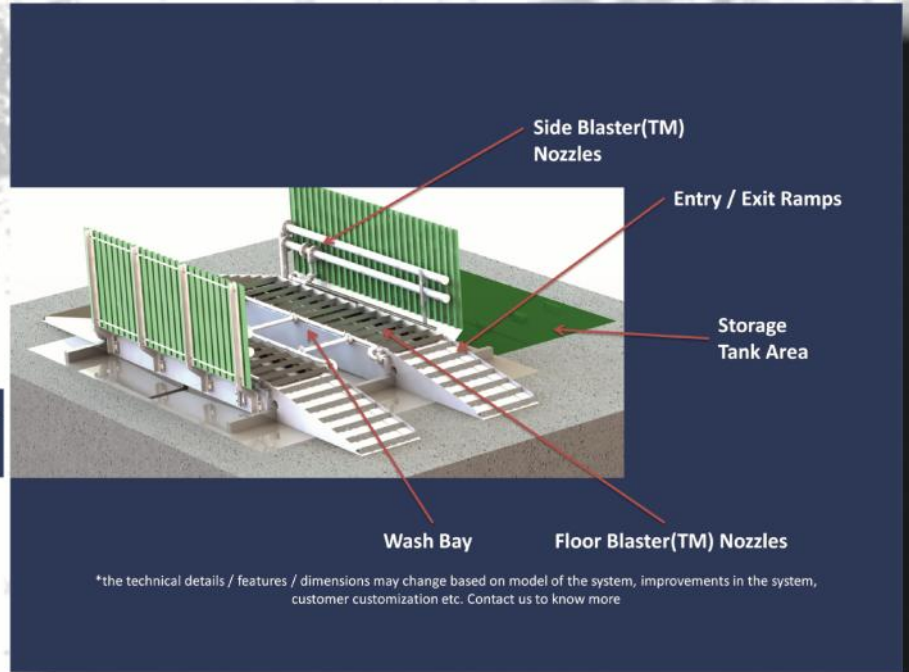

EFFECTIVE RECYCLING

The water used in the system is recycled using excellent hydro-cyclones to remove dirt before reuse.

OIL / MUD SEPARATION

The system can come with oil skimmer and flocculent dosing pump to quickly settle the mud.

Some specifications / dimensions of the system can be tweaked to make it perfect for your site conditions.

Contact us to know more.

en-y-ron BASICS OF WHEELWASH™

BASIC PARTS OF THE SYSTEM

FLOOR BLASTER DESIGN