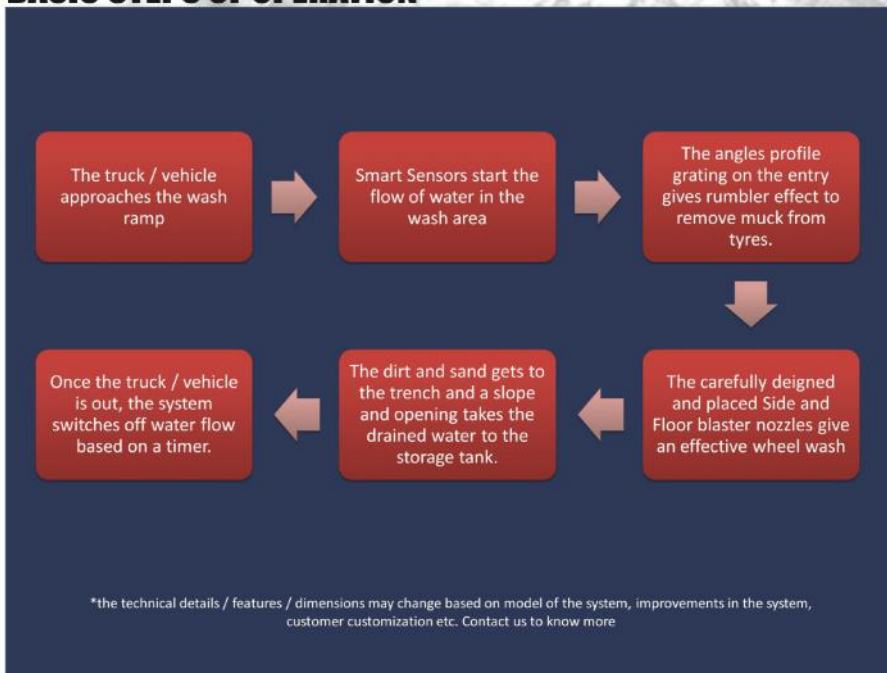

BASIC STEPS OF OPERATION