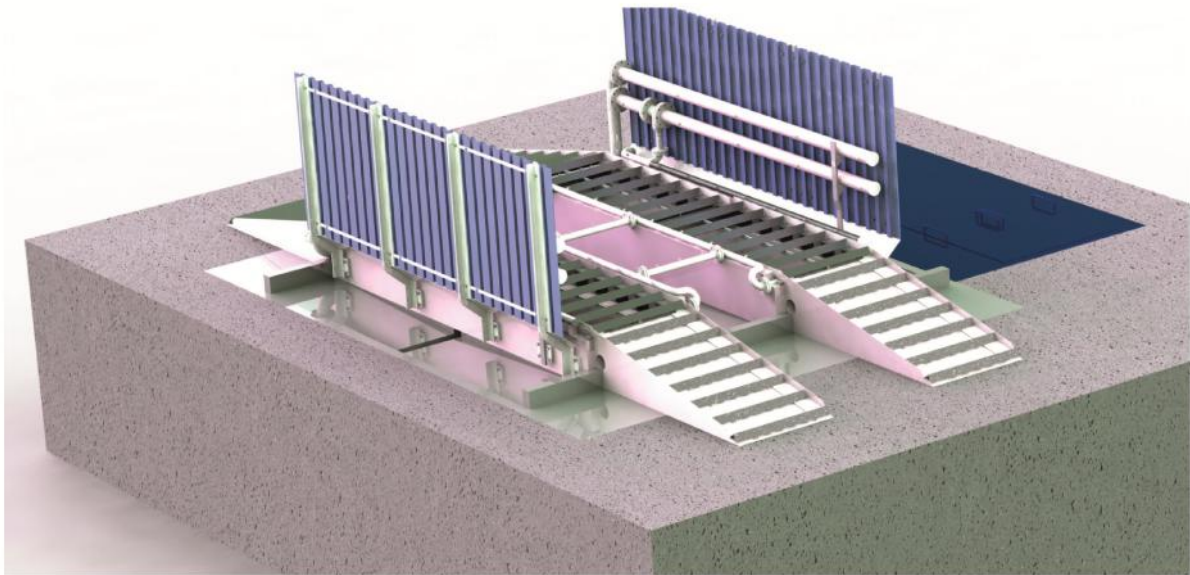

PREVENT OFF ROAD DIRT FROM GOING ON ROAD

en.y.ron
WHEEL  WASHTM
EFFECTIVE WHEEL WASH WITH WATER RECYCLING

FEATURES OF THE ENYRON WHEEL WASH

UNIQUE RUMBLER DESIGN

The rumbler / gratings at the entry point of the system makes sure that loose dirt falls off the wheels.

NOZZLE PLACEMENT

The nozzles locations and orientation angles are carefully designed to get the most effective wheel wash.

AUTOMATIC START

Using smart sensors, the system automatically starts when the vehicle approaches.

EFFECTIVE RECYCLING

The water used in the system is recycled using excellent hydro-cyclones to remove dirt before reuse.

OIL / MUD SEPARATION

The system can come with oil skimmer and flocculent dosing pump to quickly settle the mud.